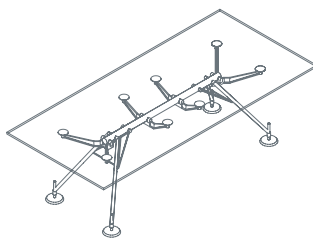

1NM4018: L 78¾" D 39½" H 25½" / 28¼"
1NM4013: L 86¾" D 39½" H 25½" / 28¼"
1NM4024: L 94½" D 39½" H 25½" / 28¼"