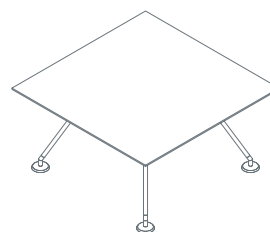

## INTRO

The frame of the Nomos table is conceived as a rigid, zoomorphic skeleton. Like the other elements in the Nomos system, the table can be adapted to satisfy wide range of needs, at home and in the office. The Nomos table's striking appearance and refined design have made it one of the most recognisable products of international design in the Tecno catalogue.

# Nomos Table

1NM4011: L 63" D 31½" H 25½ / 28¼"  
 1NM4015: L 71" D 31½" H 25½ / 28¼"  
 1NM4016: L 71" D 35½" H 25½ / 28¼"  
 1NM4012: L 63" D 39½" H 25½ / 28¼"  
 1NM4017: L 71" D 39½" H 25½ / 28¼"

1NM4018: L 78¾" D 39½" H 25½" / 28¼"  
 1NM4013: L 86¾" D 39½" H 25½" / 28¼"  
 1NM4024: L 94½" D 39½" H 25½" / 28¼"

1NM4014: L 110¼" D 39½" H 25½ / 28¼"

1NM4000: L 39½" D 39½"

1NM4611: L 94½" D 43¼" H 25½ / 28¼"

1NM4311: Ø 47¼" H 25½ / 28¼"  
 1NM4312: Ø 55" H 25½ / 28¼"

1NM4031: L 47¼" D 47¼" H 25½ / 28¼"

1NM4321: Ø 78¾" H 28¼"

1NM4041: L 55" D 55" H 28¼"  
 1NM4042: L 63" D 63" H 28¼"

\*1NM4051: L 63" D 63" H 28¼"  
 \*1NM4052: L 78¾" D 78¾" H 28¼"

1NM3021: L 63" D 63"  
 1NM3022: L 78¾" D 78¾"

\*set for leather insert 1NM3021/3022