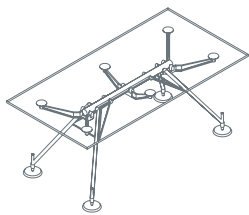

Nomos Table

1NM4011: L 63" D 31½" H 25½ / 28¼"
1NM4015: L 71" D 31½" H 25½ / 28¼"
1NM4016: L 71" D 35½" H 25½ / 28¼"
1NM4012: L 63" D 39½" H 25½ / 28¼"
1NM4017: L 71" D 39½" H 25½ / 28¼"