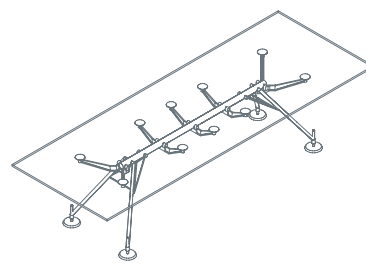

The Nomos table differs from the other components of the Nomos system for the size of its tubular frame (25 mm instead of 30 mm), for the angled shape of its base and for the fact that its toD is supported not by the usual structure but by dedicated castings. The toD rests on suckers in the glass version and is screwed to the aluminium supports in wood toD versions.

# Nomos Table

1NM4011: L 63" D 31½" H 25½ / 28¼"  
 1NM4015: L 71" D 31½" H 25½ / 28¼"  
 1NM4016: L 71" D 35½" H 25½ / 28¼"  
 1NM4012: L 63" D 39½" H 25½ / 28¼"  
 1NM4017: L 71" D 39½" H 25½ / 28¼"

1NM4018: L 78¾" D 39½" H 25½" / 28¼"  
 1NM4013: L 86¾" D 39½" H 25½" / 28¼"  
 1NM4024: L 94½" D 39½" H 25½" / 28¼"